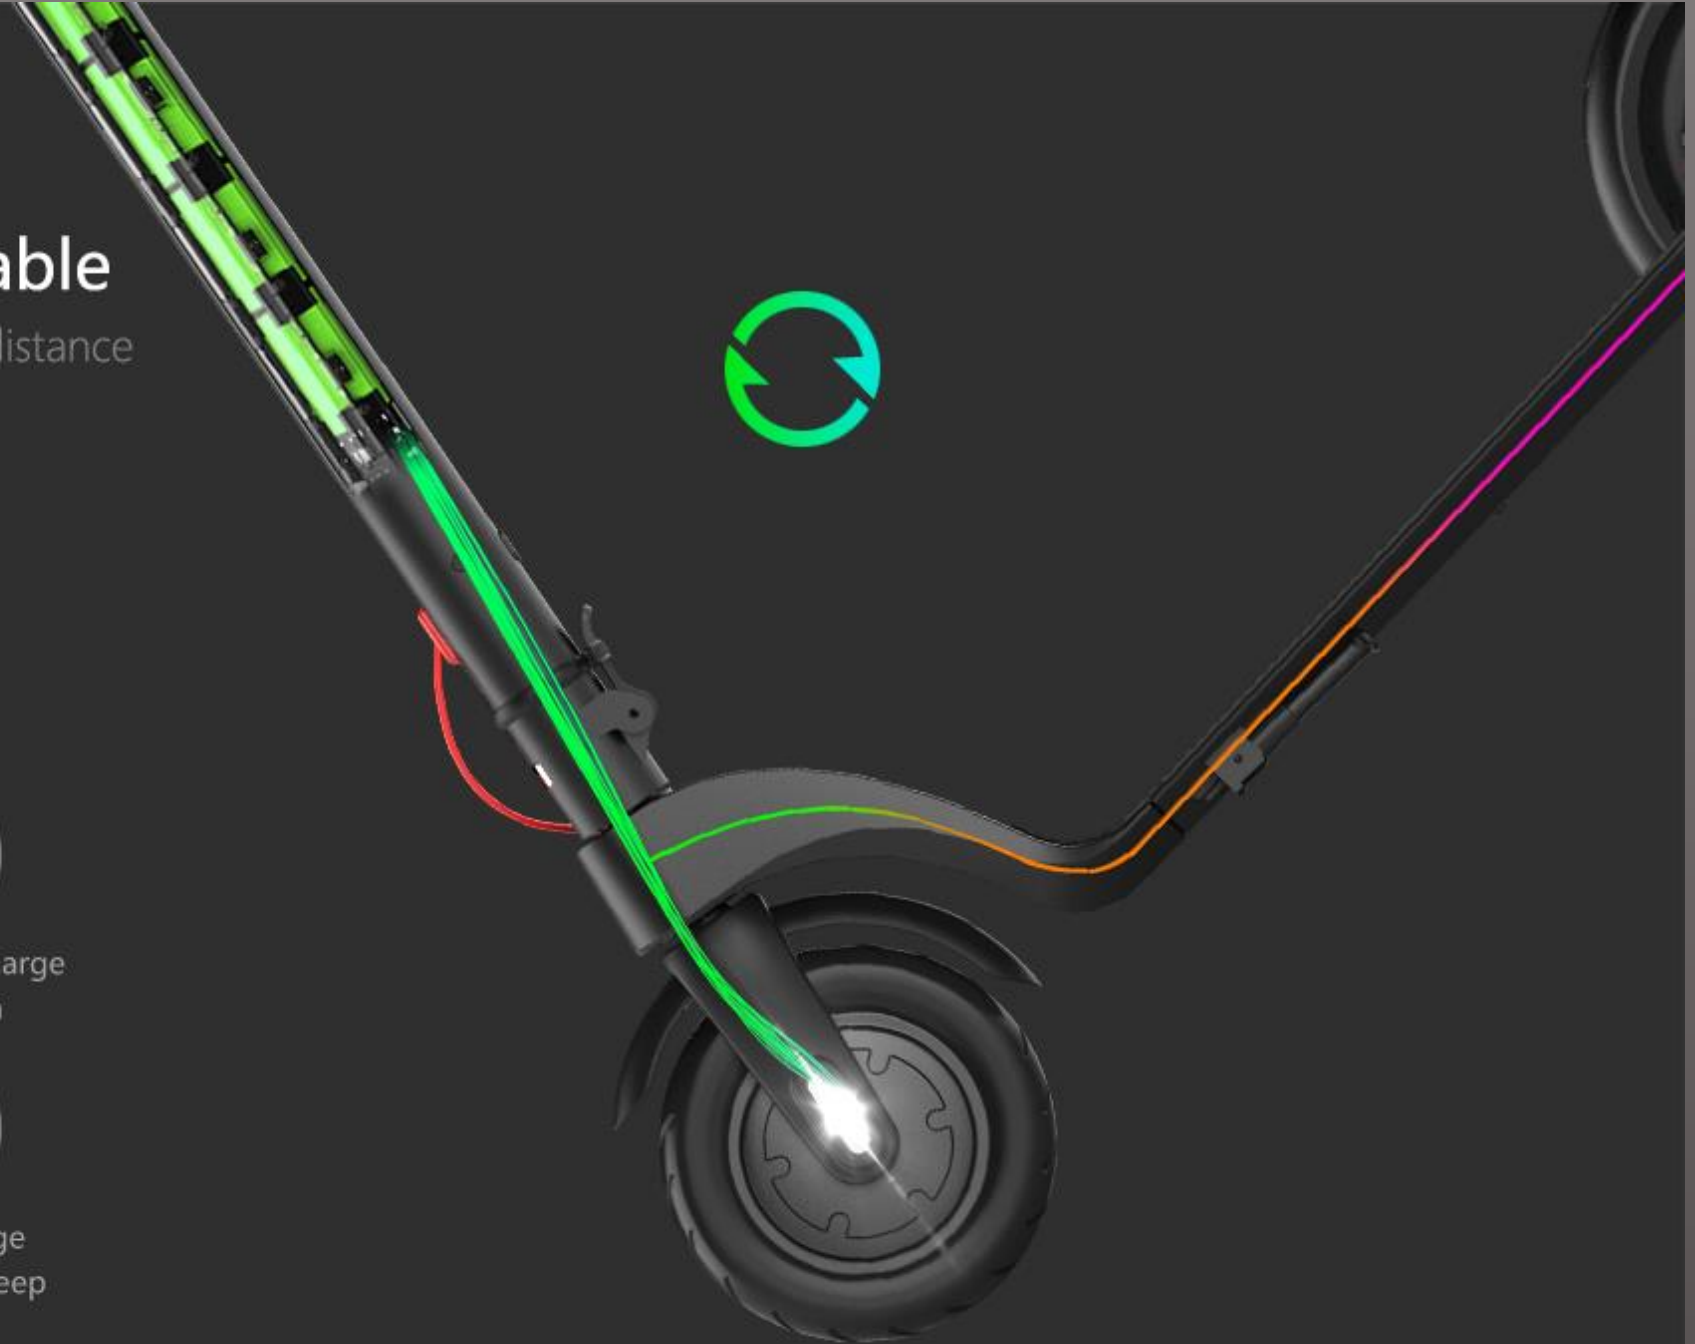

Detachable battery

Endurance is more durable

Detachable Battery prolong the riding distance
Replaceable battery design

Automotive power lithium battery,
six smart protection

Short circuit
protection

Overcurrent
protection

Double overcharge
protection

Double over
discharge protection

Abnormal
temperature
protection

Undervoltage
automatic sleep
protection